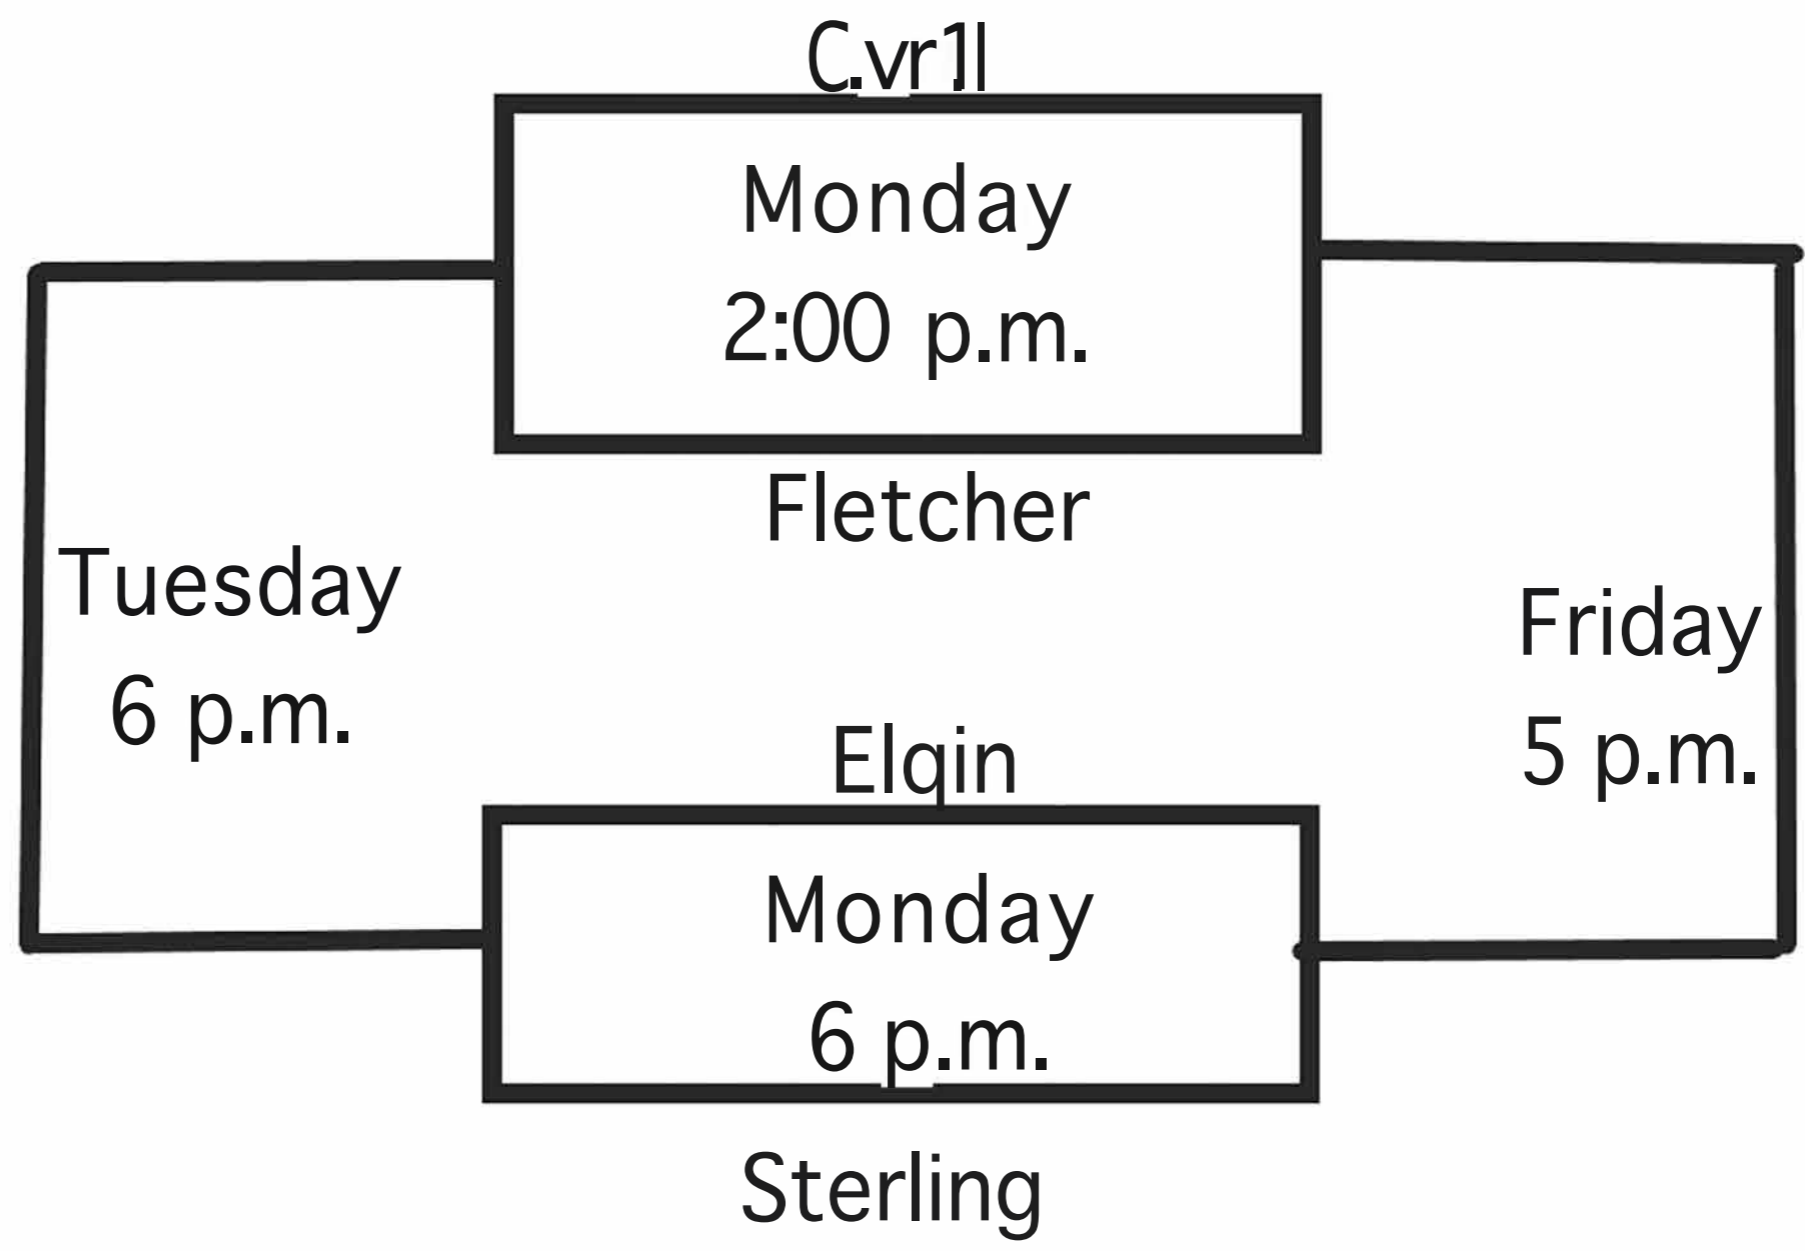

5th Girls

November 2-6